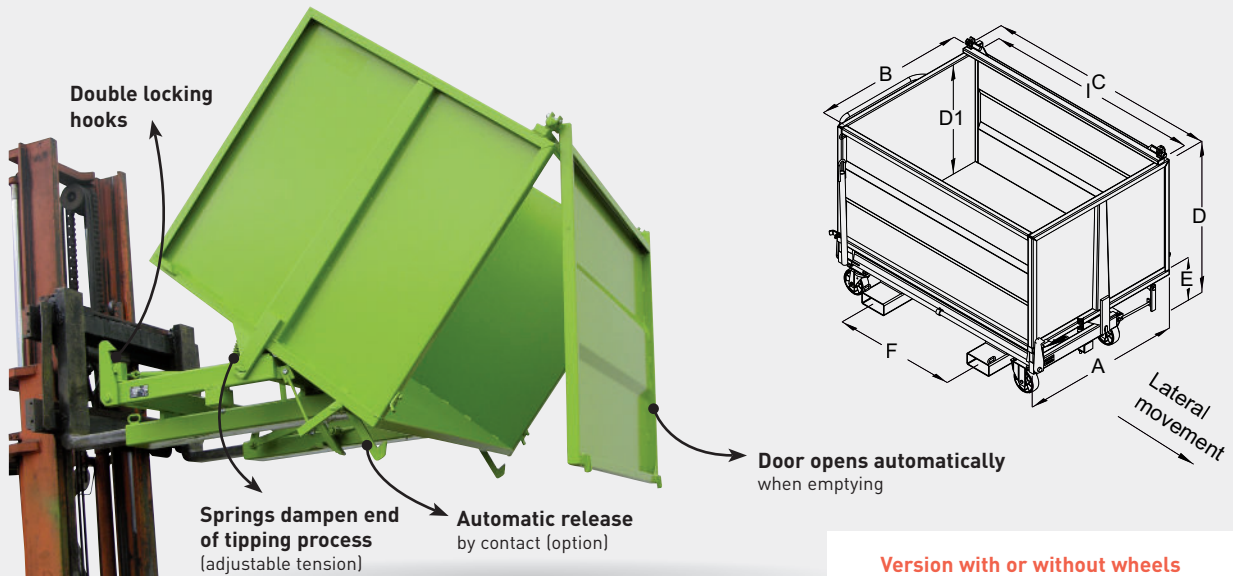

# TIPPING SKIP WITH FRONT DOOR

Minimum bulk - maximum capacity.  
Perfect for collecting wood scraps, sawdust, bark etc...

Version with or without wheels

## CHARACTERISTICS

- Capacity : 1000 to 4800 litres
- Bin : 3 mm sheet metal with side bars and pleats
- Bin emptying angle : 43°
- Lever for manual tipping
- Safety latches on lever and door for transport (disengage before tipping)
- Fork sleeves can be modified on request. Aperture: 170 x 70 mm. Spacing : see F in table
- Pedestal-mounted models can be used with pallet trucks (between fork sleeves)
- Castor-mounted models have 2 fixed + 2 pivoting castors and a handrail
- Safety chain included
- Options on request

# OPTIONS AND FUNCTIONS OF USE

*Lid with inspection window and ferrule  
Leakproof door with seal*

*Fixed lid (welded)  
with ferrule*

*2-parts lid  
with waterproof  
moving part*

*Leak proof inspection window (TEP)  
300x300mm*

*Lid with special aperture on request  
and visualization window*

*2 gas cylinders  
on special lid*

*Hydraulic tipping*