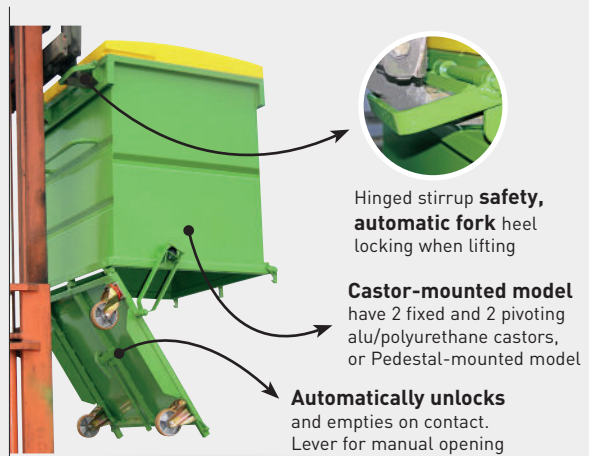

# DROP-BOTTOM SKIP WITH POLYETHYLENE LID

FAP-C

2 capacities 1280 or 2570 litres, with or without castors.  
In standard: automatic anti-slip fork-blocking devices, opening limiter,  
and automatically unlocks and tips on contact.

## Model CAP

Upper fork aperture 160 x 60 mm  
Spacing (F): 700 mm

## Model FAP

Upper Fork aperture 200 x 65 mm  
Spacing (F): 780 mm

**NOTE :** Please ensure the forklift mast is at a suitable height (add value K from the table to the collection skip height). Check the section and the length of the forks – minimum length 1200mm (please contact us if lower length).