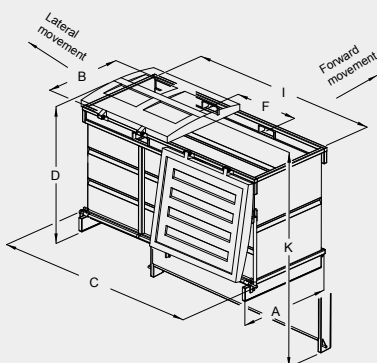

# DROP-BOTTOM SKIP WITH POLYETHYLENE LID

FAP-C

2 capacities 1280 or 2570 litres, with or without castors.  
In standard: automatic anti-slip fork-blocking devices, opening limiter,  
and automatically unlocks and tips on contact.

## Model CAP

Upper fork aperture 160 x 60 mm  
Spacing (F): 700 mm

## Model FAP

Upper Fork aperture 200 x 65 mm  
Spacing (F): 780 mm

**NOTE :** Please ensure the forklift mast is at a suitable height (add value K from the table to the collection skip height). Check the section and the length of the forks – minimum length 1200mm (please contact us if lower length).