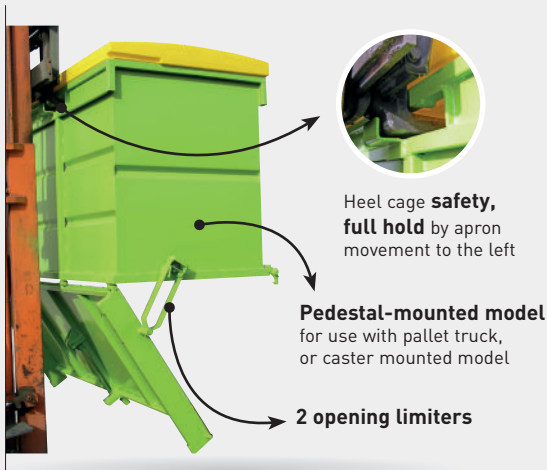

# DROP-BOTTOM SKIP WITH POLYETHYLENE LID

FAP-C

2 capacities 1280 or 2570 litres, with or without castors.  
In standard: automatic anti-slip fork-blocking devices, opening limiter,  
and automatically unlocks and tips on contact.

## Model CAP

Upper fork aperture 160 x 60 mm  
Spacing (F): 700 mm

## Model FAP

Upper Fork aperture 200 x 65 mm  
Spacing (F): 780 mm

**NOTE :** Please ensure the forklift mast is at a suitable height (add value K from the table to the collection skip height). Check the section and the length of the forks – minimum length 1200mm (please contact us if lower length).