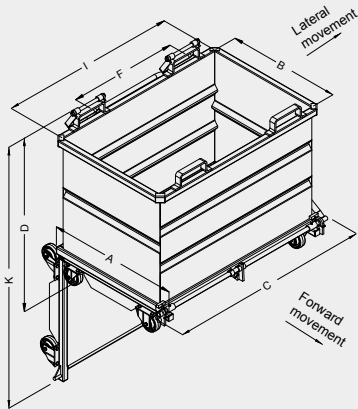

DROP-BOTTOM SKIP

ESSENTIAL – WORKING LOAD 1000KG

Economical.
Simplicity, reliability.

Upper edge
3-ply blunt rim reinforced
under fork aperture

Manual release
with lever

Safety pin

**Version with
or without wheels**

CHARACTERISTICS

- 3 capacities : 500, 800, 1000 litres
- Sheet metal bin 2 mm rib with reinforced corners
- Upper fork aperture 200 x 80 mm. 700 mm fork spacing (F)
- Caster-mounted model equipped with 2 fixed and 2 pivoting Ø 125 nylon casters (forward movement)
- One safety chain included