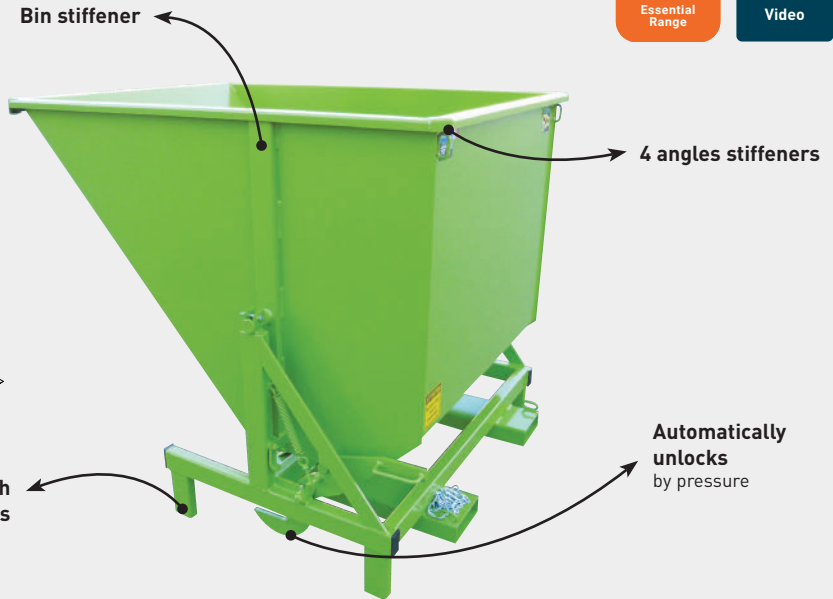

AUTO TIPPING SKIP

ESSENTIAL - LOAD 1000KG

**Low-cost.
Versatile.
Automatic release.**

Version with or without wheels

Safety latch

Easy emptying thanks to an important slope

Automatically unlocks by pressure and manual tipping with lever

CHARACTERISTICS

- Capacity : 685 to 1370 L
- Bin : 3 mm sheet metal
- Rubber bumpers dampen end of tipping process
- Fork sleeves (4 mm sheet metal) and spacing F can be modified on request
- Pedestal-mounted models can be used with pallet trucks (under fork sleeves)
- Castor-mounted models (forward movement) have 3 Ø125 mm nylon castors (2 fixed + 1 pivoting)
- Safety chain included
- Options on request