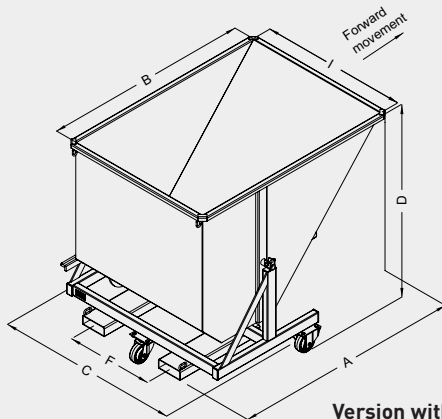

AUTO TIPPING SKIP

ESSENTIAL - LOAD 1000KG

**Low-cost.
Versatile.
Automatic release.**

Version with or without wheels

Safety latch

Easy emptying thanks to an important slope

Automatically unlocks by pressure and manual tipping with lever

CHARACTERISTICS

- Capacity : 685 to 1370 L
- Bin : 3 mm sheet metal
- Rubber bumpers dampen end of tipping process
- Fork sleeves (4 mm sheet metal) and spacing F can be modified on request
- Pedestal-mounted models can be used with pallet trucks (under fork sleeves)
- Castor-mounted models (forward movement) have 3 Ø125 mm nylon castors (2 fixed + 1 pivoting)
- Safety chain included
- Options on request

| Capacity litres | Load kg | Castors Ø | Movement | A | B | C | I | D | F | Fork sleeves ins. | Weight kg | Painted ref. |
|-----------------|---------|-----------|----------|------|------|------|------|------|-----|-------------------|-----------|--------------|
| 685 | 1000 | - | | 1500 | 1355 | 965 | 750 | 1265 | 400 | 165 x 55 | 160 | IOP07000 |
| 685 | 1000 | 125 | Fwd. | 1500 | 1355 | 1020 | 750 | 1265 | 400 | 165 x 55 | 165 | IOP07123 |
| 910 | 1000 | - | | 1500 | 1355 | 1215 | 1000 | 1265 | 600 | 165 x 55 | 180 | IOP09000 |
| 910 | 1000 | 125 | Fwd. | 1500 | 1355 | 1270 | 1000 | 1265 | 600 | 165 x 55 | 185 | IOP09123 |
| 1140 | 1000 | - | | 1500 | 1355 | 1465 | 1250 | 1265 | 600 | 165 x 55 | 200 | IOP11000 |
| 1140 | 1000 | 125 | Fwd. | 1500 | 1355 | 1520 | 1250 | 1265 | 600 | 165 x 55 | 205 | IOP11123 |
| 1370 | 1000 | - | | 1500 | 1355 | 1715 | 1500 | 1265 | 600 | 165 x 55 | 220 | IOP14000 |
| 1370 | 1000 | 125 | Fwd. | 1500 | 1355 | 1770 | 1500 | 1265 | 600 | 165 x 55 | 225 | IOP14123 |