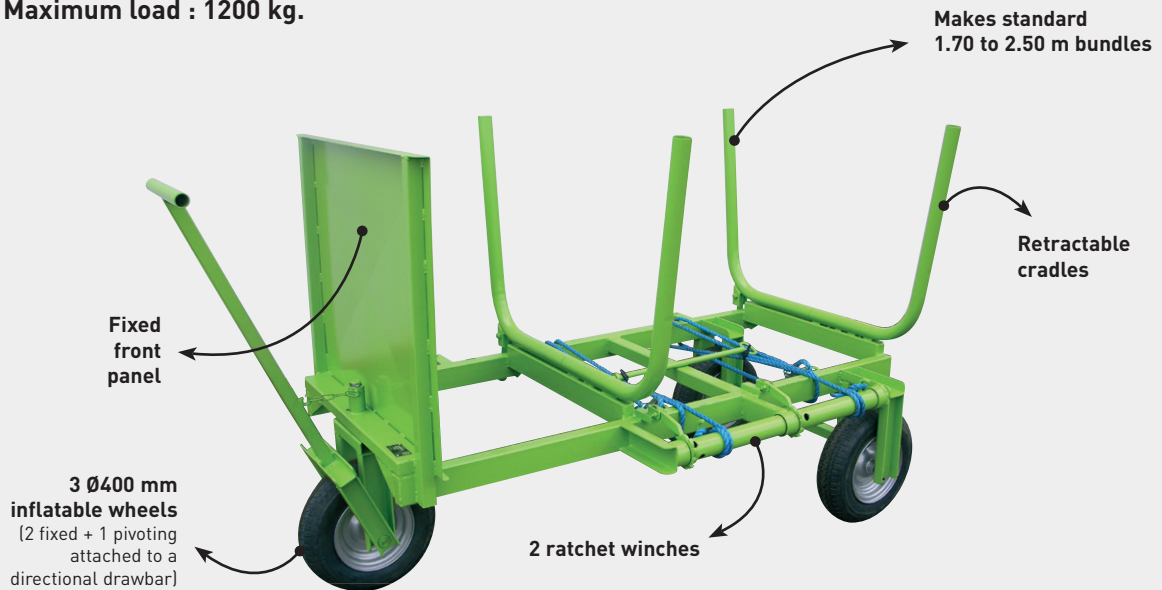

WOOD BUNDLES TROLLEY

MF

For transporting bundles of timber slabs.
Fagot can be directly forklifted.
Maximum load : 1200 kg.

Embedded wheels,
protected from
falling wood bundle

Easy to move

Cradles : round
tubing, retractable
on one side

CHARACTERISTICS

Ref. MFP18004

- Interior cradle dimensions : 910 x 700 mm
- Chassis length : 1700 mm
- Weight 130 kg
- For customised products (alternate chassis length, fixed cradle, with or without winch, etc.), please contact us